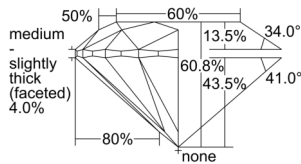

GIA®

FACSIMILE

GIA REPORT 1505458476

Verify this report at GIA.edu

GIA NATURAL DIAMOND DOSSIER®

September 23, 2024
GIA Report Number 1505458476
Shape and Cutting Style ..... Round Brilliant
Measurements ..... 4.29 - 4.32 x 2.62 mm

GRADING RESULTS

Carat Weight ..... 0.30 carat
Color Grade ..... G
Clarity Grade VS2
Cut Grade ..... Excellent

ADDITIONAL GRADING INFORMATION

Polish ..... Very Good
Symmetry ..... Excellent
Fluorescence ..... Faint
Clarity Characteristics ..... Crystal, Cloud
Inscription(s): GIA 1505458476

PROPORTIONS

Profile to actual proportions

GRADING SCALES

GIA COLOR SCALE	GIA CLARITY SCALE	GIA CUT SCALE
COLOURLESS	FLAWLESS	EXCELLENT
D	INTERNALLY FLAWLESS	
E	VVS₁	VERY GOOD
F		
G	VS₁	GOOD
H		
I	SI₁	FAIR
J		
K	I₁	POOR
L		
M	I₂	
N		
O	I₃	
P		
Q		
R		
S		
T		
U		
V		
W		
X		
Y		
Z