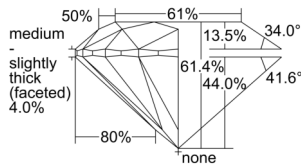

GIA®

FACSIMILE

GIA REPORT 1505459986

Verify this report at GIA.edu

GIA NATURAL DIAMOND DOSSIER®

September 20, 2024
GIA Report Number 1505459986
Shape and Cutting Style ..... Round Brilliant
Measurements ..... 4.09 - 4.11 x 2.52 mm

GRADING RESULTS

Carat Weight ..... 0.26 carat
Color Grade ..... D
Clarity Grade VS2
Cut Grade ..... Excellent

ADDITIONAL GRADING INFORMATION

Polish ..... Excellent
Symmetry ..... Excellent
Fluorescence ..... None
Clarity Characteristics ..... Crystal, Cloud
Inscription(s): GIA 1505459986

PROPORTIONS

Profile to actual proportions

GRADING SCALES

GIA COLOR SCALE	GIA CLARITY SCALE	GIA CUT SCALE	
D	FLAWLESS	EXCELLENT	
E	INTERNALLY FLAWLESS		
F		VVS₁	VERY GOOD
G	VVS₂		
H	VS₁	GOOD	
I	VS₂		
J	SI₁	FAIR	
K	SI₂		
L	I₁	POOR	
M	I₂		
N	I₃		
O			
P			
Q			
R			
S			
T			
U			
V			
W			
X			
Y			
Z