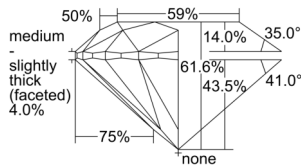

GIA®

FACSIMILE

GIA REPORT 1505472718

Verify this report at GIA.edu

GIA NATURAL DIAMOND DOSSIER®

September 23, 2024
GIA Report Number 1505472718
Shape and Cutting Style ..... Round Brilliant
Measurements ..... 4.71 - 4.74 x 2.91 mm

GRADING RESULTS

Carat Weight ..... 0.40 carat
Color Grade ..... F
Clarity Grade VS2
Cut Grade ..... Excellent

ADDITIONAL GRADING INFORMATION

Polish ..... Excellent
Symmetry ..... Excellent
Fluorescence ..... Faint
Clarity Characteristics ..... Crystal
Inscription(s): GIA 1505472718

PROPORTIONS

Profile to actual proportions

GRADING SCALES

GIA COLOR SCALE	GIA CLARITY SCALE	GIA CUT SCALE	
D	FLAWLESS	EXCELLENT	
E	INTERNALLY FLAWLESS		
F		VVS₁	VERY GOOD
G	VVS₂		
H	VS₁	GOOD	
I	VS₂		
J	SI₁	FAIR	
K	SI₂		
L	I₁	POOR	
M	I₂		
N	I₃		
O			
P			
Q			
R			
S			
T			
U			
V			
W			
X			
Y			
Z