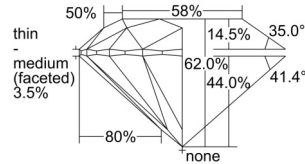

GIA®

FACSIMILE

GIA REPORT 1505478429

Verify this report at GIA.edu

GIA NATURAL DIAMOND DOSSIER®

September 25, 2024
GIA Report Number 1505478429
Shape and Cutting Style ..... Round Brilliant
Measurements ..... 5.11 - 5.14 x 3.18 mm

GRADING RESULTS

Carat Weight ..... 0.51 carat
Color Grade ..... E
Clarity Grade S11
Cut Grade ..... Excellent

ADDITIONAL GRADING INFORMATION

Polish ..... Excellent
Symmetry ..... Excellent
Fluorescence ..... None
Clarity Characteristics ..... Cloud
Inscription(s): GIA 1505478429

PROPORTIONS

Profile to actual proportions

GRADING SCALES

GIA COLOR SCALE	GIA CLARITY SCALE	GIA CUT SCALE	
D	FLAWLESS	EXCELLENT	
E	INTERNALLY FLAWLESS		
F		VVS₁	VERY GOOD
G	VVS₂		
H	VS₁	GOOD	
I	VS₂		
J	S1₁	FAIR	
K	S1₂		
L	I₁	POOR	
M	I₂		
N	I₃		
O			
P			
Q			
R			
S			
T			
U			
V			
W			
X			
Y			
Z