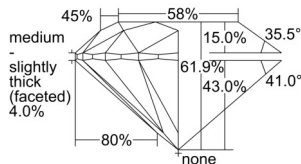

GIA®

FACSIMILE

GIA REPORT 1505482245

Verify this report at GIA.edu

GIA NATURAL DIAMOND DOSSIER®

September 24, 2024
GIA Report Number 1505482245
Shape and Cutting Style ..... Round Brilliant
Measurements ..... 5.09 - 5.11 x 3.16 mm

GRADING RESULTS

Carat Weight ..... 0.50 carat
Color Grade ..... E
Clarity Grade SI2
Cut Grade ..... Excellent

ADDITIONAL GRADING INFORMATION

Polish ..... Excellent
Symmetry ..... Excellent
Fluorescence ..... None
Clarity Characteristics ..... Crystal
Inscription(s): GIA 1505482245

PROPORTIONS

Profile to actual proportions