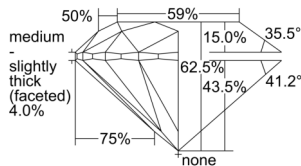

GIA®

FACSIMILE

GIA REPORT 1505482943

Verify this report at GIA.edu

GIA NATURAL DIAMOND DOSSIER®

September 24, 2024
GIA Report Number 1505482943
Shape and Cutting Style ..... Round Brilliant
Measurements ..... 5.10 - 5.12 x 3.20 mm

GRADING RESULTS

Carat Weight ..... 0.52 carat
Color Grade ..... F
Clarity Grade VS1
Cut Grade ..... Excellent

ADDITIONAL GRADING INFORMATION

Polish ..... Excellent
Symmetry ..... Excellent
Fluorescence ..... None
Clarity Characteristics ..... Cloud, Feather
Inscription(s): GIA 1505482943

PROPORTIONS

Profile to actual proportions

GRADING SCALES

GIA COLOR SCALE	GIA CLARITY SCALE	GIA CUT SCALE	
D	FLAWLESS	EXCELLENT	
E	INTERNALLY FLAWLESS		
F		VVS₁	VERY GOOD
G	VVS₂		
H	VS₁	GOOD	
I	VS₂		
J	SI₁	FAIR	
K	SI₂		
L	I₁	POOR	
M	I₂		
N	I₃		
O			
P			
Q			
R			
S			
T			
U			
V			
W			
X			
Y			
Z