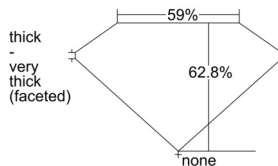

GIA®

FACSIMILE

GIA REPORT 1505490451

Verify this report at GIA.edu

GIA NATURAL DIAMOND DOSSIER®

September 24, 2024
GIA Report Number 1505490451
Shape and Cutting Style ..... Pear Brilliant
Measurements ..... 7.23 x 4.83 x 3.03 mm

GRADING RESULTS

Carat Weight ..... 0.65 carat
Color Grade I
Clarity Grade VS1

ADDITIONAL GRADING INFORMATION

Polish ..... Excellent
Symmetry ..... Excellent
Fluorescence ..... Faint
Clarity Characteristics ..... Cloud, Pinpoint
Inscription(s): GIA 1505490451

PROPORTIONS

Profile not to actual proportions

GRADING SCALES

GIA COLOR SCALE		GIA CLARITY SCALE	
COLORLESS	D	VERY VERY SLIGHTLY INCLUDED	FLAWLESS
	E		INTERNALLY FLAWLESS
	F		VVS₁
	G		VVS₂
	H		VS₁
	I		VS₂
	J		SI₁
	K		SI₂
	L		I₁
	M		I₂
NEAR COLORLESS	N	SLIGHTLY INCLUDED	I₃
	O		
	P		
	Q		
FAINT	R	INCLUDED	
	S		
	T		
	U		
VERY LIGHT	V	INCLUDED	
	W		
	X		
	Y		
LIGHT	Z