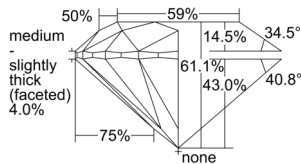

GIA®

FACSIMILE

GIA REPORT 1505493574

Verify this report at GIA.edu

GIA NATURAL DIAMOND DOSSIER®

September 25, 2024
GIA Report Number 1505493574
Shape and Cutting Style ..... Round Brilliant
Measurements ..... 4.08 - 4.11 x 2.50 mm

GRADING RESULTS

Carat Weight ..... 0.26 carat
Color Grade ..... G
Clarity Grade VVS1
Cut Grade ..... Excellent

ADDITIONAL GRADING INFORMATION

Polish ..... Excellent
Symmetry ..... Excellent
Fluorescence ..... None
Clarity Characteristics ..... Pinpoint
Inscription(s): GIA 1505493574

PROPORTIONS

Profile to actual proportions

GRADING SCALES

GIA COLOR SCALE	GIA CLARITY SCALE	GIA CUT SCALE
COLOURLESS	FLAWLESS	EXCELLENT
D	INTERNALLY FLAWLESS	
E	VVS₁	VERY GOOD
F		
G	VVS₂	
H	VS₁	GOOD
I		
J	VS₂	
K	SI₁	FAIR
L		
M	SI₂	
N	I₁	POOR
O		
P	I₂	
Q	I₃	
R		
S		
T		
U		
V		
W		
X		
Y		
Z