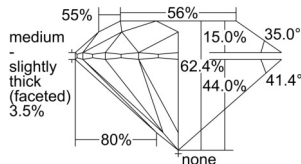

GIA®

FACSIMILE

GIA REPORT 1505494078

Verify this report at GIA.edu

GIA NATURAL DIAMOND DOSSIER®

September 24, 2024
GIA Report Number 1505494078
Shape and Cutting Style ..... Round Brilliant
Measurements ..... 4.29 - 4.31 x 2.68 mm

GRADING RESULTS

Carat Weight ..... 0.30 carat
Color Grade ..... D
Clarity Grade S11
Cut Grade ..... Excellent

ADDITIONAL GRADING INFORMATION

Polish ..... Excellent
Symmetry ..... Excellent
Fluorescence ..... None
Clarity Characteristics ..... Feather
Inscription(s): GIA 1505494078

PROPORTIONS

Profile to actual proportions