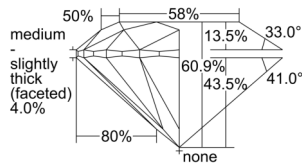

GIA®

FACSIMILE

GIA REPORT

1505494131

Verify this report at GIA.edu

GIA NATURAL DIAMOND DOSSIER®

September 25, 2024
GIA Report Number 1505494131
Shape and Cutting Style ..... Round Brilliant
Measurements ..... 4.88 - 4.90 x 2.98 mm

GRADING RESULTS

Carat Weight ..... 0.43 carat
Color Grade ..... E
Clarity Grade S11
Cut Grade ..... Excellent

ADDITIONAL GRADING INFORMATION

Polish ..... Excellent
Symmetry ..... Excellent
Fluorescence ..... None
Clarity Characteristics ..... Cloud
Inscription(s): GIA 1505494131

PROPORTIONS

Profile to actual proportions

GRADING SCALES

GIA COLOR SCALE	GIA CLARITY SCALE	GIA CUT SCALE	
D	FLAWLESS	EXCELLENT	
E	INTERNALLY FLAWLESS		
F		VVS₁	VERY GOOD
G	VVS₂		
H	VS₁	GOOD	
I	VS₂		
J	S1₁	FAIR	
K	S1₂		
L	I₁	POOR	
M	I₂		
N	I₃		
O			
P			
Q			
R			
S			
T			
U			
V			
W			
X			
Y			
Z