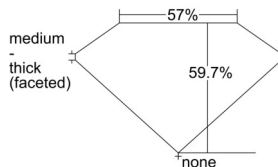

GIA®

FACSIMILE

GIA REPORT 1505494348

Verify this report at GIA.edu

GIA NATURAL DIAMOND DOSSIER®

September 25, 2024
GIA Report Number 1505494348
Shape and Cutting Style ..... Heart Brilliant
Measurements ..... 5.30 x 6.09 x 3.64 mm

GRADING RESULTS

Carat Weight ..... 0.70 carat
Color Grade ..... H
Clarity Grade VVS1

ADDITIONAL GRADING INFORMATION

Polish ..... Excellent
Symmetry ..... Very Good
Fluorescence ..... None
Clarity Characteristics ..... Feather, Cavity
Inscription(s): GIA 1505494348

PROPORTIONS

Profile not to actual proportions

GRADING SCALES

GIA COLOR SCALE		GIA CLARITY SCALE			
COLORLESS	D	VERY VERY SLIGHTLY INCLUDED	FLAWLESS		
	E		INTERNALLY FLAWLESS		
	F	VERY SLIGHTLY INCLUDED	VVS₁		
	G		VVS₂		
	H		VS₁		
	NEAR COLORLESS	I	SLIGHTLY INCLUDED	VS₂	
		J		SI₁	
		FAINT	K	INCLUDED	SI₂
			L		I₁
			M		I₂
N			I₃		
VERT LIGHT	O	INCLUDED			
	P				
	Q				
	R				
	S				
	T				
LIGHT	U				
	V				
	W				
	X				
Y					
Z