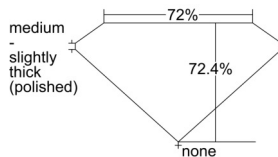

GIA®

FACSIMILE

GIA REPORT 1505499183

Verify this report at GIA.edu

GIA NATURAL DIAMOND DOSSIER®

September 25, 2024
GIA Report Number 1505499183
Shape and Cutting Style ..... Square Modified Brilliant
Measurements ..... 4.62 x 4.49 x 3.25 mm

GRADING RESULTS

Carat Weight ..... 0.55 carat
Color Grade ..... D
Clarity Grade VS2

ADDITIONAL GRADING INFORMATION

Polish ..... Excellent
Symmetry ..... Very Good
Fluorescence ..... None
Clarity Characteristics ..... Crystal, Feather
Inscription(s): GIA 1505499183

PROPORTIONS

Profile not to actual proportions

GRADING SCALES

GIA COLOR SCALE		GIA CLARITY SCALE	
COLORLESS	D	VERY VERY SLIGHTLY INCLUDED	FLAWLESS
	E		INTERNALLY FLAWLESS
	F		VVS₁
	G		VVS₂
	H		VS₁
	I		VS₂
	J		SI₁
	K		SI₂
	L		I₁
	M		I₂
NEAR COLORLESS	N	SLIGHTLY INCLUDED	I₃
	O		
	P		
	Q		
FAINT	R		
	S		
	T		
	U		
VERY LIGHT	V		
	W		
	X		
	Y		
LIGHT	Z