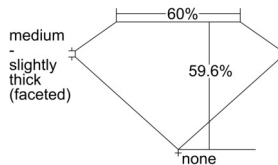

GIA®

FACSIMILE

GIA REPORT 1505500376

Verify this report at GIA.edu

GIA NATURAL DIAMOND DOSSIER®

September 26, 2024
GIA Report Number 1505500376
Shape and Cutting Style ..... Heart Brilliant
Measurements ..... 5.27 x 6.17 x 3.67 mm

GRADING RESULTS

Carat Weight ..... 0.73 carat
Color Grade ..... F
Clarity Grade SI1

ADDITIONAL GRADING INFORMATION

Polish ..... Very Good
Symmetry ..... Excellent
Fluorescence ..... Faint
Clarity Characteristics ..... Crystal
Inscription(s): GIA 1505500376

PROPORTIONS

Profile not to actual proportions

GRADING SCALES

GIA COLOR SCALE		GIA CLARITY SCALE			
COLORLESS	D	VERY VERY SLIGHTLY INCLUDED	FLAWLESS		
	E		INTERNALLY FLAWLESS		
	F	VERY SLIGHTLY INCLUDED	VVS₁		
	G		VVS₂		
	H		VS₁		
	NEAR COLORLESS	I	SLIGHTLY INCLUDED	VS₂	
		J		SI₁	
		FAINT	K	INCLUDED	SI₂
			L		I₁
			M		I₂
VERT LIGHT	N	LIGHT	I₃		
	O				
	P				
	Q				
	R