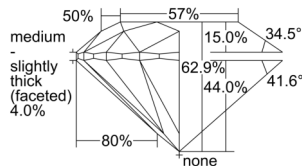

GIA®

FACSIMILE

GIA REPORT 1505501651

Verify this report at GIA.edu

GIA NATURAL DIAMOND DOSSIER®

September 26, 2024
GIA Report Number 1505501651
Shape and Cutting Style ..... Round Brilliant
Measurements ..... 4.68 - 4.70 x 2.95 mm

GRADING RESULTS

Carat Weight ..... 0.40 carat
Color Grade ..... F
Clarity Grade VS1
Cut Grade ..... Excellent

ADDITIONAL GRADING INFORMATION

Polish ..... Excellent
Symmetry ..... Excellent
Fluorescence ..... Medium Blue
Clarity Characteristics ..... Indented Natural
Inscription(s): GIA 1505501651

PROPORTIONS

Profile to actual proportions

GRADING SCALES

GIA COLOR SCALE	GIA CLARITY SCALE	GIA CUT SCALE	
D	FLAWLESS	EXCELLENT	
E	INTERNALLY FLAWLESS		
F		VVS₁	VERY GOOD
G	VVS₂		
H	VS₁	GOOD	
I	VS₂		
J	SI₁	FAIR	
K	SI₂		
L	I₁	POOR	
M	I₂		
N	I₃		
O			
P			
Q			
R			
S			
T			
U			
V			
W			
X			
Y			
Z