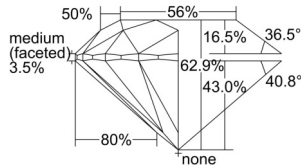

GIA®

FACSIMILE

GIA REPORT 1505503014

Verify this report at GIA.edu

GIA NATURAL DIAMOND DOSSIER®

September 25, 2024
GIA Report Number 1505503014
Shape and Cutting Style ..... Round Brilliant
Measurements ..... 5.12 - 5.15 x 3.23 mm

GRADING RESULTS

Carat Weight ..... 0.52 carat
Color Grade ..... H
Clarity Grade VS1
Cut Grade ..... Excellent

ADDITIONAL GRADING INFORMATION

Polish ..... Excellent
Symmetry ..... Excellent
Fluorescence ..... Faint
Clarity Characteristics ..... Crystal, Pinpoint
Inscription(s): GIA 1505503014

PROPORTIONS

Profile to actual proportions

GRADING SCALES

GIA COLOR SCALE

COLORLESS	D
	E
	F
	G
	H
	I
	J
NEAR COLORLESS	K
	L
	M
	N
	O
	P
	Q
	R
	S
	T
	U
	V
	W
	X
	Y
LIGHT	Z

GIA CLARITY SCALE

GIA CUT SCALE

EXCELLENT
VERY GOOD
GOOD
FAIR
POOR