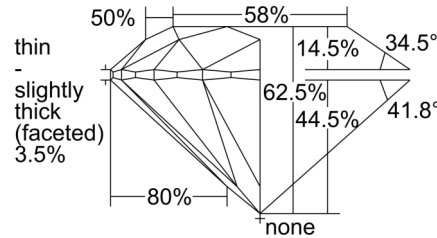

GIA NATURAL DIAMOND GRADING REPORT

September 27, 2024

GIA Report Number 1505507018

Shape and Cutting Style Round Brilliant

Measurements 8.76 - 8.81 x 5.49 mm

GRADING RESULTS

Carat Weight 2.59 carat

Color Grade K, Faint Brown

PROPORTIONS

Profile to actual proportions

CLARITY CHARACTERISTICS

KEY TO SYMBOLS*

- Pinpoint

* Red symbols denote internal characteristics (inclusions). Green or black symbols denote external characteristics (blemishes). Diagram is an approximate representation of the diamond, and symbols shown indicate type, position, and approximate size of clarity characteristics. All clarity characteristics may not be shown. Details of finish are not shown.