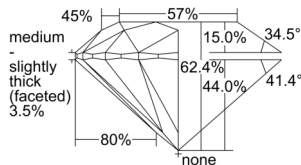

GIA®

FACSIMILE

GIA REPORT 1505508836

Verify this report at GIA.edu

GIA NATURAL DIAMOND DOSSIER®

September 25, 2024
GIA Report Number 1505508836
Shape and Cutting Style ..... Round Brilliant
Measurements ..... 4.76 - 4.78 x 2.98 mm

GRADING RESULTS

Carat Weight ..... 0.41 carat
Color Grade I
Clarity Grade S11
Cut Grade ..... Excellent

ADDITIONAL GRADING INFORMATION

Polish ..... Excellent
Symmetry ..... Excellent
Fluorescence ..... None
Clarity Characteristics ..... Crystal, Feather, Cloud
Inscription(s): GIA 1505508836

PROPORTIONS

Profile to actual proportions

GRADING SCALES

GIA COLOR SCALE	GIA CLARITY SCALE	GIA CUT SCALE
D	FLAWLESS	EXCELLENT
E	FLAWLESS	
F	FLAWLESS	VERY GOOD
G	FLAWLESS	
H	VVS₁	GOOD
I	VVS₂	
J	VS₁	FAIR
K	VS₂	
L	S1₁	POOR
M	S1₂	
N	I₁	
O	I₂	
P	I₃	
Q		
R		
S		
T		
U		
V		
W		
X		
Y		
Z