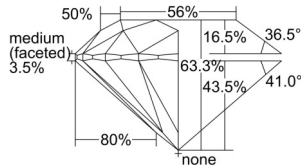

GIA®

FACSIMILE

GIA REPORT 1505521818

Verify this report at GIA.edu

GIA NATURAL DIAMOND DOSSIER®

September 27, 2024
GIA Report Number 1505521818
Shape and Cutting Style ..... Round Brilliant
Measurements ..... 5.04 - 5.06 x 3.20 mm

GRADING RESULTS

Carat Weight ..... 0.50 carat
Color Grade ..... K
Clarity Grade S11
Cut Grade ..... Excellent

ADDITIONAL GRADING INFORMATION

Polish ..... Excellent
Symmetry ..... Excellent
Fluorescence ..... None
Clarity Characteristics ..... Crystal, Cloud
Inscription(s): GIA 1505521818

PROPORTIONS

Profile to actual proportions

GRADING SCALES

GIA COLOR SCALE	GIA CLARITY SCALE	GIA CUT SCALE	
D	FLAWLESS	EXCELLENT	
E	INTERNALLY FLAWLESS		
F		VVS₁	VERY GOOD
G	VVS₂		
H	VS₁	GOOD	
I	VS₂		
J	S1₁	FAIR	
K	S1₂		
L	I₁	POOR	
M	I₂		
N	I₃		
O			
P			
Q			
R			
S			
T			
U			
V			
W			
X			
Y			
Z