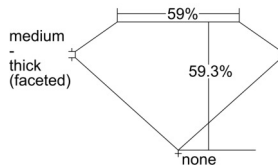

GIA®

FACSIMILE

GIA REPORT 1505522042

Verify this report at GIA.edu

GIA NATURAL DIAMOND DOSSIER®

September 27, 2024
GIA Report Number 1505522042
Shape and Cutting Style ..... Heart Brilliant
Measurements ..... 4.85 x 5.61 x 3.33 mm

GRADING RESULTS

Carat Weight ..... 0.51 carat
Color Grade ..... H
Clarity Grade VS1

ADDITIONAL GRADING INFORMATION

Polish ..... Excellent
Symmetry ..... Very Good
Fluorescence ..... None
Clarity Characteristics ..... Feather
Inscription(s): GIA 1505522042

PROPORTIONS

Profile not to actual proportions

GRADING SCALES

GIA COLOR SCALE		GIA CLARITY SCALE			
COLORLESS	D	VERY VERY SLIGHTLY INCLUDED	FLAWLESS		
	E		INTERNALLY FLAWLESS		
	F	VERY SLIGHTLY INCLUDED	VVS₁		
	G		VVS₂		
	H		VS₁		
	NEAR COLORLESS	I	SLIGHTLY INCLUDED	VS₂	
		J		SI₁	
		FAINT	K	INCLUDED	SI₂
			L		I₁
			M		I₂
VERT LIGHT	N	LIGHT	I₃		
	O				
	P				
	Q				
	R