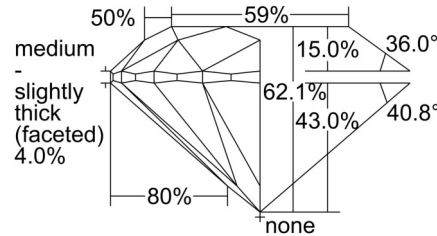

GIA NATURAL DIAMOND GRADING REPORT

September 27, 2024
GIA Report Number 1505523266
Shape and Cutting Style ..... Round Brilliant
Measurements ..... 6.63 - 6.68 x 4.14 mm

GRADING RESULTS

Carat Weight ..... 1.15 carat
Color Grade ..... H
Clarity Grade VVS1
Cut Grade ..... Excellent

ADDITIONAL GRADING INFORMATION

Polish ..... Excellent
Symmetry ..... Excellent
Fluorescence ..... None
Inscription(s): GIA 1505523266

PROPORTIONS

Profile to actual proportions