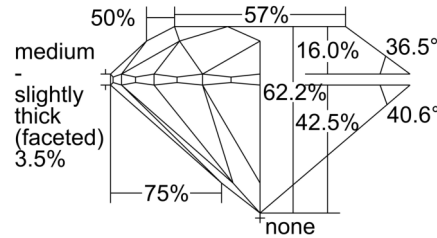

GIA NATURAL DIAMOND GRADING REPORT

October 03, 2024  
 GIA Report Number ..... 1505526604  
 Shape and Cutting Style ..... Round Brilliant  
 Measurements ..... 6.34 - 6.38 x 3.95 mm

GRADING RESULTS

Carat Weight ..... 1.00 carat  
 Color Grade ..... I  
 Clarity Grade ..... SI2  
 Cut Grade ..... Excellent

PROPORTIONS

Profile to actual proportions

CLARITY CHARACTERISTICS

KEY TO SYMBOLS\*

- Crystal
- Cloud
- Cavity
- ~ Feather
- \\ Needle
- ~ Indented Natural
- ^ Extra Facet

\* Red symbols denote internal characteristics (inclusions). Green or black symbols denote external characteristics (blemishes). Diagram is an approximate representation of the diamond, and symbols shown indicate type, position, and approximate size of clarity characteristics. All clarity characteristics may not be shown. Details of finish are not shown.