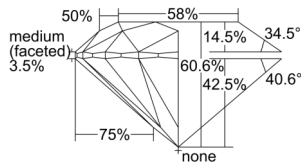

GIA®

FACSIMILE

GIA REPORT 1505526697

Verify this report at GIA.edu

GIA NATURAL DIAMOND DOSSIER®

October 01, 2024
GIA Report Number 1505526697
Shape and Cutting Style ..... Round Brilliant
Measurements ..... 4.03 - 4.04 x 2.44 mm

GRADING RESULTS

Carat Weight ..... 0.24 carat
Color Grade ..... F
Clarity Grade S11
Cut Grade ..... Excellent

ADDITIONAL GRADING INFORMATION

Polish ..... Excellent
Symmetry ..... Excellent
Fluorescence ..... Medium Blue
Clarity Characteristics ..... Crystal
Inscription(s): GIA 1505526697

PROPORTIONS

Profile to actual proportions

GRADING SCALES

GIA COLOR SCALE

COLORED	D
	E
	F
	G
	H
	I
	J
NEAR COLORLESS	K
	L
Faint	M
	N
	O
	P
	Q
	R
	S
	T
	U
	V
	W
	X
	Y
Light	Z

GIA CLARITY SCALE

VERY VERY SLIGHTLY INCLUDED	FLAWLESS
	INTERNALLY FLAWLESS
VERY SLIGHTLY INCLUDED	VVS₁
	VVS₂
SLIGHTLY INCLUDED	VS₁
	VS₂
INCLUDED	S1₁
	S1₂
	I₁
	I₂
	I₃

GIA CUT SCALE

EXCELLENT
VERY GOOD
GOOD
FAIR
POOR