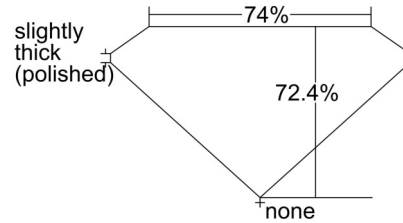

GIA NATURAL DIAMOND GRADING REPORT

October 01, 2024
 GIA Report Number 1505529761
 Shape and Cutting Style Square Modified Brilliant
 Measurements 7.99 x 7.87 x 5.69 mm

GRADING RESULTS

Carat Weight 3.01 carat
 Color Grade I
 Clarity Grade VS2

ADDITIONAL GRADING INFORMATION

Polish Excellent
 Symmetry Excellent
 Fluorescence None
 Inscription(s): GIA 1505529761
 Comments: Pinpoints are not shown.

PROPORTIONS

Profile not to actual proportions

CLARITY CHARACTERISTICS

KEY TO SYMBOLS*

- Crystal
- ~ Feather

* Red symbols denote internal characteristics (inclusions). Green or black symbols denote external characteristics (blemishes). Diagram is an approximate representation of the diamond, and symbols shown indicate type, position, and approximate size of clarity characteristics. All clarity characteristics may not be shown. Details of finish are not shown.