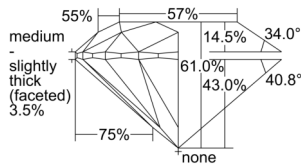

GIA®

FACSIMILE

GIA REPORT 1505531173

Verify this report at GIA.edu

GIA NATURAL DIAMOND DOSSIER®

October 01, 2024
GIA Report Number 1505531173
Shape and Cutting Style ..... Round Brilliant
Measurements ..... 3.71 - 3.73 x 2.27 mm

GRADING RESULTS

Carat Weight ..... 0.19 carat
Color Grade ..... G
Clarity Grade S11
Cut Grade ..... Excellent

ADDITIONAL GRADING INFORMATION

Polish ..... Excellent
Symmetry ..... Excellent
Fluorescence ..... Medium Blue
Clarity Characteristics ..... Twinning Wisp
Inscription(s): GIA 1505531173

PROPORTIONS

Profile to actual proportions

GRADING SCALES

GIA COLOR SCALE	GIA CLARITY SCALE	GIA CUT SCALE	
D	FLAWLESS	EXCELLENT	
E	INTERNALLY FLAWLESS		
F		VVS₁	VERY GOOD
G	VVS₂		
H	VS₁	GOOD	
I	VS₂		
J	S1₁	FAIR	
K	S1₂		
L	I₁	POOR	
M	I₂		
N	I₃		
O			
P			
Q			
R			
S			
T			
U			
V			
W			
X			
Y			
Z