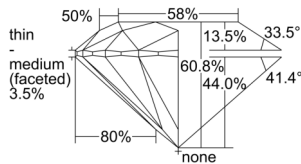

GIA®

FACSIMILE

GIA REPORT 1505533253

Verify this report at GIA.edu

GIA NATURAL DIAMOND DOSSIER®

October 01, 2024
GIA Report Number 1505533253
Shape and Cutting Style ..... Round Brilliant
Measurements ..... 3.81 - 3.83 x 2.32 mm

GRADING RESULTS

Carat Weight ..... 0.20 carat
Color Grade ..... F
Clarity Grade S11
Cut Grade ..... Excellent

ADDITIONAL GRADING INFORMATION

Polish ..... Excellent
Symmetry ..... Excellent
Fluorescence ..... None
Clarity Characteristics ..... Cloud, Feather
Inscription(s): GIA 1505533253

PROPORTIONS

Profile to actual proportions

GRADING SCALES

GIA COLOR SCALE	GIA CLARITY SCALE	GIA CUT SCALE	
D	FLAWLESS	EXCELLENT	
E	INTERNALLY FLAWLESS		
F		VVS₁	VERY GOOD
G	VVS₂		
H	VS₁	GOOD	
I	VS₂		
J	S1₁	FAIR	
K	S1₂		
L	I₁	POOR	
M	I₂		
N	I₃		
O			
P			
Q			
R			
S			
T			
U			
V			
W			
X			
Y			
Z