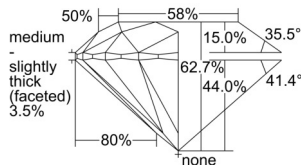

GIA®

FACSIMILE

GIA REPORT 1505536269

Verify this report at GIA.edu

GIA NATURAL DIAMOND DOSSIER®

September 30, 2024
GIA Report Number 1505536269
Shape and Cutting Style ..... Round Brilliant
Measurements ..... 5.65 - 5.68 x 3.55 mm

GRADING RESULTS

Carat Weight ..... 0.70 carat
Color Grade ..... F
Clarity Grade S11
Cut Grade ..... Excellent

ADDITIONAL GRADING INFORMATION

Polish ..... Excellent
Symmetry ..... Excellent
Fluorescence ..... None
Clarity Characteristics ..... Cloud
Inscription(s): GIA 1505536269

PROPORTIONS

Profile to actual proportions

GRADING SCALES

GIA COLOR SCALE	GIA CLARITY SCALE	GIA CUT SCALE	
D	FLAWLESS	EXCELLENT	
E	INTERNALLY FLAWLESS		
F		VVS₁	VERY GOOD
G	VVS₂		
H	VS₁	GOOD	
I	VS₂		
J	S1₁	FAIR	
K	S1₂		
L	I₁	POOR	
M	I₂		
N	I₃		
O			
P			
Q			
R			
S			
T			
U			
V			
W			
X			
Y			
Z