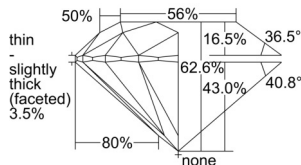

GIA®

FACSIMILE

GIA REPORT 1505540873

Verify this report at GIA.edu

GIA NATURAL DIAMOND DOSSIER®

October 01, 2024
GIA Report Number 1505540873
Shape and Cutting Style ..... Round Brilliant
Measurements ..... 3.62 - 3.64 x 2.27 mm

GRADING RESULTS

Carat Weight ..... 0.18 carat
Color Grade ..... H
Clarity Grade VS2
Cut Grade ..... Excellent

ADDITIONAL GRADING INFORMATION

Polish ..... Excellent
Symmetry ..... Excellent
Fluorescence ..... Faint
Clarity Characteristics ..... Crystal
Inscription(s): GIA 1505540873

PROPORTIONS

Profile to actual proportions

GRADING SCALES

GIA COLOR SCALE	GIA CLARITY SCALE	GIA CUT SCALE	
D	FLAWLESS	EXCELLENT	
E	INTERNALLY FLAWLESS		
F		VVS₁	VERY GOOD
G	VVS₂		
H	VS₁	GOOD	
I	VS₂		
J	SI₁	FAIR	
K	SI₂		
L	I₁	POOR	
M	I₂		
N	I₃		
O			
P			
Q			
R			
S			
T			
U			
V			
W			
X			
Y			
Z