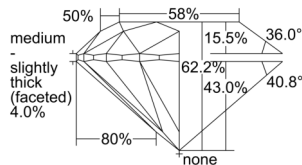

GIA®

FACSIMILE

GIA REPORT 1505544525

Verify this report at GIA.edu

GIA NATURAL DIAMOND DOSSIER®

October 01, 2024
GIA Report Number 1505544525
Shape and Cutting Style ..... Round Brilliant
Measurements ..... 3.91 - 3.93 x 2.44 mm

GRADING RESULTS

Carat Weight ..... 0.23 carat
Color Grade ..... D
Clarity Grade VS1
Cut Grade ..... Excellent

ADDITIONAL GRADING INFORMATION

Polish ..... Excellent
Symmetry ..... Excellent
Fluorescence ..... None
Clarity Characteristics ..... Crystal, Pinpoint
Inscription(s): GIA 1505544525

PROPORTIONS

Profile to actual proportions

GRADING SCALES

GIA COLOR SCALE	GIA CLARITY SCALE	GIA CUT SCALE	
D	FLAWLESS	EXCELLENT	
E	INTERNALLY FLAWLESS		
F		VVS₁	VERY GOOD
G	VVS₂		
H	VS₁	GOOD	
I	VS₂		
J	SI₁	FAIR	
K	SI₂		
L	I₁	POOR	
M			
N			
O	I₂		
P			
Q	I₃		
R			
S			
T			
U			
V			
W			
X			
Y			
Z