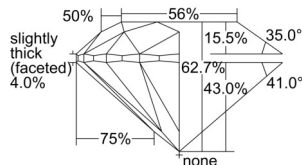

GIA®

FACSIMILE

GIA REPORT 1505544715

Verify this report at GIA.edu

GIA NATURAL DIAMOND DOSSIER®

October 01, 2024
GIA Report Number 1505544715
Shape and Cutting Style ..... Round Brilliant
Measurements ..... 5.75 - 5.79 x 3.62 mm

GRADING RESULTS

Carat Weight ..... 0.75 carat
Color Grade ..... H
Clarity Grade VS2
Cut Grade ..... Excellent

ADDITIONAL GRADING INFORMATION

Polish ..... Excellent
Symmetry ..... Excellent
Fluorescence ..... None
Clarity Characteristics ..... Cloud, Crystal
Inscription(s): GIA 1505544715

PROPORTIONS

Profile to actual proportions

GRADING SCALES

GIA COLOR SCALE	GIA CLARITY SCALE	GIA CUT SCALE	
D	FLAWLESS	EXCELLENT	
E	INTERNALLY FLAWLESS		
F		VVS₁	VERY GOOD
G	VVS₂		
H	VS₁	GOOD	
I	VS₂		
J	SI₁	FAIR	
K	SI₂		
L	I₁	POOR	
M			
N			
O	I₂		
P			
Q	I₃		
R			
S			
T			
U			
V			
W			
X			
Y			
Z