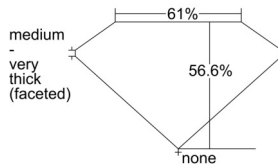

GIA®

FACSIMILE

GIA REPORT 1505546898

Verify this report at gia.edu

GIA NATURAL DIAMOND DOSSIER®

October 01, 2024
GIA Report Number 1505546898
Shape and Cutting Style ..... Heart Brilliant
Measurements ..... 4.86 x 5.50 x 3.11 mm

GRADING RESULTS

Carat Weight ..... 0.47 carat
Color Grade ..... G
Clarity Grade ..... Internally Flawless

ADDITIONAL GRADING INFORMATION

Polish ..... Excellent
Symmetry ..... Very Good
Fluorescence ..... None
Clarity Characteristics ..... Minor Details of Polish
Inscription(s): GIA 1505546898

PROPORTIONS

Profile not to actual proportions

GRADING SCALES

GIA COLOR SCALE		GIA CLARITY SCALE			
COLORLESS	D	VERY VERY SLIGHTLY INCLUDED	FLAWLESS		
	E		INTERNALLY FLAWLESS		
	F	VERY SLIGHTLY INCLUDED	VVS₁		
	G		VVS₂		
	H		VS₁		
	NEAR COLORLESS	I	SLIGHTLY INCLUDED	VS₂	
		J		SI₁	
		FAINT	K	INCLUDED	SI₂
			L		I₁
			M		I₂
VERTICALLY LIGHT	N	LIGHT	I₃		
	O				
	P				
	Q				
	R