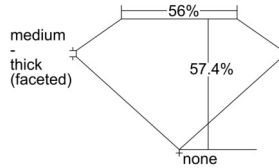

GIA®

FACSIMILE

GIA REPORT 1505547223

Verify this report at GIA.edu

GIA NATURAL DIAMOND DOSSIER®

October 04, 2024
GIA Report Number 1505547223
Shape and Cutting Style ..... Heart Brilliant
Measurements ..... 4.82 x 5.59 x 3.21 mm

GRADING RESULTS

Carat Weight ..... 0.50 carat
Color Grade ..... F
Clarity Grade VS2

ADDITIONAL GRADING INFORMATION

Polish ..... Excellent
Symmetry ..... Very Good
Fluorescence ..... None
Clarity Characteristics ..... Crystal, Cloud, Feather
Inscription(s): GIA 1505547223

PROPORTIONS

Profile not to actual proportions

GRADING SCALES

GIA COLOR SCALE		GIA CLARITY SCALE			
COLORLESS	D	VERY VERY SLIGHTLY INCLUDED	FLAWLESS		
	E		INTERNALLY FLAWLESS		
	F	VERY SLIGHTLY INCLUDED	VVS₁		
	G		VVS₂		
	H		VS₁		
	NEAR COLORLESS	I	SLIGHTLY INCLUDED	VS₂	
		J		SI₁	
		FAINT	K	INCLUDED	SI₂
			L		I₁
			M		I₂
VERT LIGHT	N	INCLUDED	I₃		
	O				
	P				
	Q				
	R				
LIGHT	S				
	T				
	U				
	V				
	W				
X					
Y					
Z