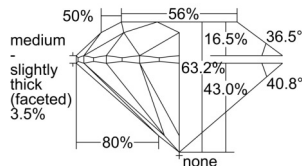

GIA®

FACSIMILE

GIA REPORT 1505547241

Verify this report at GIA.edu

GIA NATURAL DIAMOND DOSSIER®

October 01, 2024
GIA Report Number 1505547241
Shape and Cutting Style ..... Round Brilliant
Measurements ..... 5.40 - 5.44 x 3.42 mm

GRADING RESULTS

Carat Weight ..... 0.62 carat
Color Grade ..... H
Clarity Grade VS1
Cut Grade ..... Excellent

ADDITIONAL GRADING INFORMATION

Polish ..... Excellent
Symmetry ..... Excellent
Fluorescence ..... None
Clarity Characteristics..... Feather, Cloud, Needle, Pinpoint
Inscription(s): GIA 1505547241

PROPORTIONS

Profile to actual proportions

GRADING SCALES

GIA COLOR SCALE

COLORLESS	D
	E
	F
	G
	H
	I
	J
NEAR COLORLESS	K
	L
Faint	M
	N
	O
	P
Very Light	Q
	R
	S
	T
	U
	V
Light	W
	X
	Y
	Z

GIA CLARITY SCALE

FLAWLESS	INTERNAL FLAWLESS	
		FLAWLESS
VERY VERY SLIGHTLY INCLUDED	VVS₁	
	VVS₂	
VERY SLIGHTLY INCLUDED	VS₁	
	VS₂	
SLIGHTLY INCLUDED	SI₁	
	SI₂	
INCLUDED	I₁	
	I₂	
	I₃	

GIA CUT SCALE

EXCELLENT
VERY GOOD
GOOD
FAIR
POOR