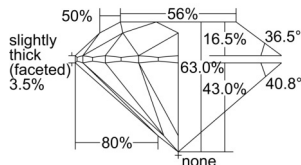

GIA®

FACSIMILE

GIA REPORT 1505548706

Verify this report at GIA.edu

GIA NATURAL DIAMOND DOSSIER®

October 01, 2024
GIA Report Number 1505548706
Shape and Cutting Style ..... Round Brilliant
Measurements ..... 4.81 - 4.85 x 3.04 mm

GRADING RESULTS

Carat Weight ..... 0.44 carat
Color Grade ..... G
Clarity Grade S11
Cut Grade ..... Excellent

ADDITIONAL GRADING INFORMATION

Polish ..... Excellent
Symmetry ..... Excellent
Fluorescence ..... None
Clarity Characteristics ..... Crystal, Cloud
Inscription(s): GIA 1505548706

PROPORTIONS

Profile to actual proportions

GRADING SCALES

GIA COLOR SCALE	GIA CLARITY SCALE	GIA CUT SCALE
COLOURLESS	FLAWLESS	EXCELLENT
D	INTERNALLY FLAWLESS	
E	VVS₁	VERY GOOD
F		
G	VVS₂	
H	VS₁	GOOD
I		
J	VS₂	
K	SI₁	FAIR
L		
M	SI₂	
N	I₁	POOR
O		
P	I₂	
Q	I₃	
R		
S		
T		
U		
V		
W		
X		
Y		
Z