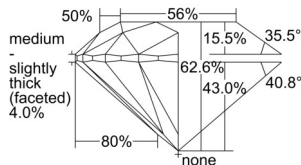

GIA®

FACSIMILE

GIA REPORT 1505556560

Verify this report at GIA.edu

GIA NATURAL DIAMOND DOSSIER®

October 03, 2024
GIA Report Number 1505556560
Shape and Cutting Style ..... Round Brilliant
Measurements ..... 4.79 - 4.83 x 3.01 mm

GRADING RESULTS

Carat Weight ..... 0.43 carat
Color Grade ..... D
Clarity Grade VS1
Cut Grade ..... Excellent

ADDITIONAL GRADING INFORMATION

Polish ..... Excellent
Symmetry ..... Excellent
Fluorescence ..... None
Clarity Characteristics ..... Crystal
Inscription(s): GIA 1505556560

PROPORTIONS

Profile to actual proportions

GRADING SCALES

GIA COLOR SCALE

COLOREDNESS	D
	E
	F
	G
	H
	I
	J
NEAR COLORLESS	K
	L
Faint	M
	N
	O
	P
Very Light	Q
	R
	S
	T
	U
	V
Light	W
	X
	Y
	Z

GIA CLARITY SCALE

VERY VERY SLIGHTLY INCLUDED	FLAWLESS
	INTERNALLY FLAWLESS
VERY SLIGHTLY INCLUDED	VVS₁
	VVS₂
SLIGHTLY INCLUDED	VS₁
	VS₂
INCLUDED	SI₁
	SI₂
	I₁
	I₂
	I₃

GIA CUT SCALE

EXCELLENT
VERY GOOD
GOOD
FAIR
POOR