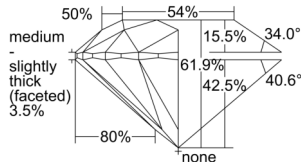

GIA®

FACSIMILE

GIA REPORT 1505556689

Verify this report at GIA.edu

GIA NATURAL DIAMOND DOSSIER®

October 03, 2024
GIA Report Number 1505556689
Shape and Cutting Style ..... Round Brilliant
Measurements ..... 4.28 - 4.30 x 2.66 mm

GRADING RESULTS

Carat Weight ..... 0.30 carat
Color Grade ..... F
Clarity Grade VS2
Cut Grade ..... Excellent

ADDITIONAL GRADING INFORMATION

Polish ..... Excellent
Symmetry ..... Very Good
Fluorescence ..... None
Clarity Characteristics..... Cloud, Crystal, Feather
Inscription(s): GIA 1505556689

PROPORTIONS

Profile to actual proportions

GRADING SCALES

GIA COLOR SCALE	GIA CLARITY SCALE	GIA CUT SCALE
D	FLAWLESS	EXCELLENT
E	FLAWLESS	
F	INTERNALLY FLAWLESS	VERY GOOD
G	FLAWLESS	
H	VVS₁	GOOD
I	VVS₂	
J	VS₁	FAIR
K	VS₂	
L	SI₁	POOR
M	SI₂	
N	I₁	
O	I₂	
P	I₃	
Q		
R		
S		
T		
U		
V		
W		
X		
Y		
Z