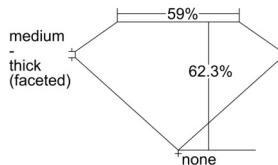

GIA®

FACSIMILE

GIA REPORT 1505559766

Verify this report at GIA.edu

GIA NATURAL DIAMOND DOSSIER®

October 03, 2024
GIA Report Number 1505559766
Shape and Cutting Style ..... Pear Brilliant
Measurements ..... 7.32 x 4.38 x 2.73 mm

GRADING RESULTS

Carat Weight ..... 0.50 carat
Color Grade ..... D
Clarity Grade VS1

ADDITIONAL GRADING INFORMATION

Polish ..... Excellent
Symmetry ..... Very Good
Fluorescence ..... None
Clarity Characteristics ..... Crystal
Inscription(s): GIA 1505559766

PROPORTIONS

Profile not to actual proportions

GRADING SCALES

GIA COLOR SCALE		GIA CLARITY SCALE	
COLORLESS	D	VERY VERY SLIGHTLY INCLUDED	FLAWLESS
	E		INTERNALLY FLAWLESS
	F		VVS₁
	G		VVS₂
	H		VS₁
	I		VS₂
	J		SI₁
	K		SI₂
	L		I₁
	M		I₂
NEAR COLORLESS	N	SLIGHTLY INCLUDED	I₃
	O		
	P		
	Q		
FAINT	R		
	S		
	T		
	U		
VERT LIGHT	V		
	W		
	X		
	Y		
LIGHT	Z