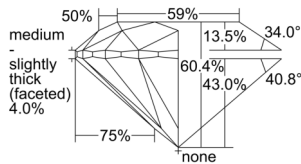

GIA®

FACSIMILE

GIA REPORT 1505563424

Verify this report at GIA.edu

GIA NATURAL DIAMOND DOSSIER®

October 03, 2024
GIA Report Number 1505563424
Shape and Cutting Style ..... Round Brilliant
Measurements ..... 5.28 - 5.31 x 3.20 mm

GRADING RESULTS

Carat Weight ..... 0.55 carat
Color Grade ..... G
Clarity Grade VVS1
Cut Grade ..... Excellent

ADDITIONAL GRADING INFORMATION

Polish ..... Excellent
Symmetry ..... Excellent
Fluorescence ..... None
Clarity Characteristics ..... Pinpoint, Cloud
Inscription(s): GIA 1505563424

PROPORTIONS

Profile to actual proportions

GRADING SCALES

GIA COLOR SCALE

COLORESS	D
	E
	F
	G
	H
	I
	J
NEAR COLORESS	K
	L
FANIT	M
	N
	O
	P
	Q
VERY LIGHT	R
	S
	T
	U
	V
	W
	X
	Y
LIGHT	Z

GIA CLARITY SCALE

FLAWLESS	VERY VERY SLIGHTLY INCLUDED	I₁	
			I₂
INTERNALLY FLAWLESS	VERY SLIGHTLY INCLUDED	SI₁	
			SI₂
VVS₁	SLIGHTLY INCLUDED	I₁	
			I₂
VVS₂	INCLUDED	I₃	

GIA CUT SCALE

EXCELLENT	VERY GOOD	GOOD	FAIR	POOR