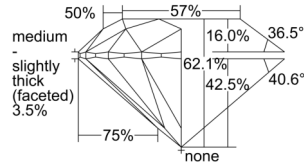

GIA®

FACSIMILE

GIA REPORT 1505564176

Verify this report at GIA.edu

GIA NATURAL DIAMOND DOSSIER®

October 10, 2024
GIA Report Number 1505564176
Shape and Cutting Style ..... Round Brilliant
Measurements ..... 4.61 - 4.64 x 2.87 mm

GRADING RESULTS

Carat Weight ..... 0.38 carat
Color Grade ..... G
Clarity Grade VS1
Cut Grade ..... Excellent

ADDITIONAL GRADING INFORMATION

Polish ..... Excellent
Symmetry ..... Excellent
Fluorescence ..... None
Clarity Characteristics ..... Feather, Cloud
Inscription(s): GIA 1505564176

PROPORTIONS

Profile to actual proportions