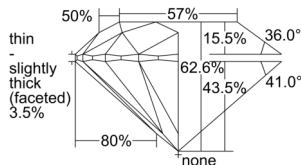

GIA®

FACSIMILE

GIA REPORT 1505574379

Verify this report at GIA.edu

GIA NATURAL DIAMOND DOSSIER®

October 04, 2024
GIA Report Number 1505574379
Shape and Cutting Style ..... Round Brilliant
Measurements ..... 5.06 - 5.09 x 3.18 mm

GRADING RESULTS

Carat Weight ..... 0.50 carat
Color Grade I
Clarity Grade S11
Cut Grade ..... Excellent

ADDITIONAL GRADING INFORMATION

Polish ..... Excellent
Symmetry ..... Excellent
Fluorescence ..... None
Clarity Characteristics..... Cloud, Crystal, Feather
Inscription(s): GIA 1505574379

PROPORTIONS

Profile to actual proportions