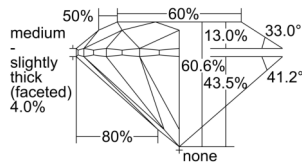

GIA®

FACSIMILE

GIA REPORT 1505576234

Verify this report at GIA.edu

GIA NATURAL DIAMOND DOSSIER®

October 07, 2024
GIA Report Number 1505576234
Shape and Cutting Style ..... Round Brilliant
Measurements ..... 4.85 - 4.88 x 2.95 mm

GRADING RESULTS

Carat Weight ..... 0.42 carat
Color Grade ..... G
Clarity Grade VVS1
Cut Grade ..... Excellent

ADDITIONAL GRADING INFORMATION

Polish ..... Excellent
Symmetry ..... Excellent
Fluorescence ..... None
Clarity Characteristics ..... Pinpoint
Inscription(s): GIA 1505576234

PROPORTIONS

Profile to actual proportions

GRADING SCALES

GIA COLOR SCALE	GIA CLARITY SCALE	GIA CUT SCALE	
D	FLAWLESS	EXCELLENT	
E	INTERNALLY FLAWLESS		
F		VVS₁	VERY GOOD
G	VVS₂		
H	VS₁	GOOD	
I	VS₂		
J	SI₁	FAIR	
K	SI₂		
L	I₁	POOR	
M	I₂		
N	I₃		
O			
P			
Q			
R			
S			
T			
U			
V			
W			
X			
Y			
Z