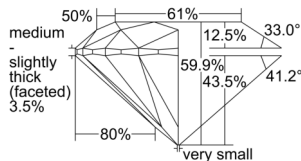

GIA®

FACSIMILE

GIA REPORT 1505579351

Verify this report at GIA.edu

GIA NATURAL DIAMOND DOSSIER®

October 04, 2024
GIA Report Number 1505579351
Shape and Cutting Style ..... Round Brilliant
Measurements ..... 4.77 - 4.79 x 2.86 mm

GRADING RESULTS

Carat Weight ..... 0.40 carat
Color Grade ..... E
Clarity Grade S11
Cut Grade ..... Excellent

ADDITIONAL GRADING INFORMATION

Polish ..... Excellent
Symmetry ..... Excellent
Fluorescence ..... None
Clarity Characteristics.. Feather, Crystal, Cloud, Indented Natural
Inscription(s): GIA 1505579351

PROPORTIONS

Profile to actual proportions

GRADING SCALES

GIA COLOR SCALE	GIA CLARITY SCALE	GIA CUT SCALE
D	FLAWLESS	EXCELLENT
E	FLAWLESS	
F	INTERNALLY FLAWLESS	VERY GOOD
G	VVS₁	
H	VVS₂	GOOD
I	VS₁	
J	VS₂	FAIR
K	S1₁	
L	S1₂	POOR
M	I₁	
N	I₂	
O	I₃	
P		
Q		
R		
S		
T		
U		
V		
W		
X		
Y		
Z