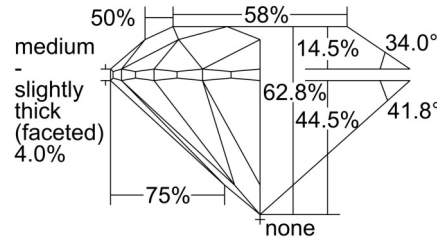

GIA NATURAL DIAMOND GRADING REPORT

October 07, 2024  
 GIA Report Number ..... 1505579439  
 Shape and Cutting Style ..... Round Brilliant  
 Measurements ..... 6.35 - 6.39 x 4.00 mm

GRADING RESULTS

Carat Weight ..... 1.00 carat  
 Color Grade ..... J  
 Clarity Grade ..... SI2  
 Cut Grade ..... Excellent

Profile to actual proportions

CLARITY CHARACTERISTICS

KEY TO SYMBOLS\*

-  Feather
-  Cavity
-  Indented Natural
-  Pinpoint

\* Red symbols denote internal characteristics (inclusions). Green or black symbols denote external characteristics (blemishes). Diagram is an approximate representation of the diamond, and symbols shown indicate type, position, and approximate size of clarity characteristics. All clarity characteristics may not be shown. Details of finish are not shown.