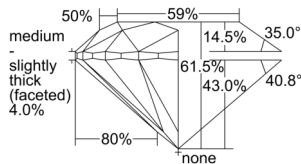

GIA®

FACSIMILE

GIA REPORT 1505583376

Verify this report at GIA.edu

GIA NATURAL DIAMOND DOSSIER®

October 07, 2024
GIA Report Number 1505583376
Shape and Cutting Style ..... Round Brilliant
Measurements ..... 6.16 - 6.20 x 3.80 mm

GRADING RESULTS

Carat Weight ..... 0.90 carat
Color Grade ..... F
Clarity Grade VVS1
Cut Grade ..... Excellent

ADDITIONAL GRADING INFORMATION

Polish ..... Excellent
Symmetry ..... Excellent
Fluorescence ..... Very Strong Blue
Clarity Characteristics..... Pinpoint, Surface Graining
Inscription(s): GIA 1505583376

PROPORTIONS

Profile to actual proportions

GRADING SCALES

GIA COLOR SCALE

COLORESS	D
	E
	F
	G
	H
	I
	J
NEAR COLORESS	K
	L
FANIT	M
	N
	O
	P
VERY LIGHT	Q
	R
	S
	T
	U
	V
	W
	X
	Y
LIGHT	Z

GIA CLARITY SCALE

VERY VERY SLIGHTLY INCLUDED	FLAWLESS
	INTERNALLY FLAWLESS
VERY SLIGHTLY INCLUDED	VVS₁
	VVS₂
SLIGHTLY INCLUDED	VS₁
	VS₂
INCLUDED	SI₁
	SI₂
	I₁
	I₂
	I₃

GIA CUT SCALE

EXCELLENT
VERY GOOD
GOOD
FAIR
POOR