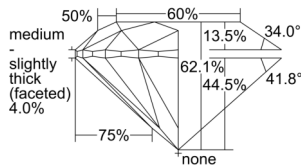

GIA®

FACSIMILE

GIA REPORT 1505586694

Verify this report at GIA.edu

GIA NATURAL DIAMOND DOSSIER®

October 09, 2024
GIA Report Number 1505586694
Shape and Cutting Style ..... Round Brilliant
Measurements ..... 5.79 - 5.81 x 3.61 mm

GRADING RESULTS

Carat Weight ..... 0.75 carat
Color Grade ..... E
Clarity Grade VVS1
Cut Grade ..... Excellent

ADDITIONAL GRADING INFORMATION

Polish ..... Excellent
Symmetry ..... Excellent
Fluorescence ..... None
Clarity Characteristics ..... Pinpoint, Feather
Inscription(s): GIA 1505586694

PROPORTIONS

Profile to actual proportions

GRADING SCALES

GIA COLOR SCALE	GIA CLARITY SCALE	GIA CUT SCALE	
D	FLAWLESS	EXCELLENT	
E	INTERNALLY FLAWLESS		
F		VVS₁	VERY GOOD
G	VVS₂		
H	VS₁	GOOD	
I	VS₂		
J	SI₁	FAIR	
K	SI₂		
L	I₁	POOR	
M			
N			
O	I₂		
P			
Q			
R	I₃		
S			
T			
U			
V			
W			
X			
Y			
Z