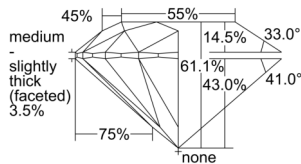

GIA®

FACSIMILE

GIA REPORT 1505589759

Verify this report at GIA.edu

GIA NATURAL DIAMOND DOSSIER®

October 09, 2024
GIA Report Number 1505589759
Shape and Cutting Style ..... Round Brilliant
Measurements ..... 4.67 - 4.69 x 2.86 mm

GRADING RESULTS

Carat Weight ..... 0.38 carat
Color Grade I
Clarity Grade VS1
Cut Grade ..... Excellent

ADDITIONAL GRADING INFORMATION

Polish ..... Excellent
Symmetry ..... Excellent
Fluorescence ..... None
Clarity Characteristics..... Crystal, Cloud, Pinpoint
Inscription(s): GIA 1505589759

PROPORTIONS

Profile to actual proportions

GRADING SCALES

GIA COLOR SCALE	GIA CLARITY SCALE	GIA CUT SCALE	
D	FLAWLESS	EXCELLENT	
E	INTERNALLY FLAWLESS		
F		VVS₁	VERY GOOD
G	VVS₂		
H	VS₁	GOOD	
I	VS₂		
J	SI₁	FAIR	
K	SI₂		
L	I₁	POOR	
M			
N			
O	I₂		
P			
Q	I₃		
R			
S			
T			
U			
V			
W			
X			
Y			
Z