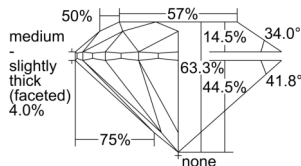

GIA®

FACSIMILE

GIA REPORT 1505590576

Verify this report at GIA.edu

GIA NATURAL DIAMOND DOSSIER®

October 09, 2024
GIA Report Number 1505590576
Shape and Cutting Style ..... Round Brilliant
Measurements ..... 5.35 - 5.38 x 3.39 mm

GRADING RESULTS

Carat Weight ..... 0.60 carat
Color Grade ..... D
Clarity Grade VS1
Cut Grade ..... Excellent

ADDITIONAL GRADING INFORMATION

Polish ..... Excellent
Symmetry ..... Excellent
Fluorescence ..... None
Clarity Characteristics..... Crystal, Indented Natural
Inscription(s): GIA 1505590576

PROPORTIONS

Profile to actual proportions