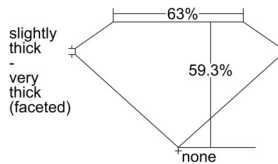

GIA®

FACSIMILE

GIA REPORT 1505598579

Verify this report at gia.edu

GIA NATURAL DIAMOND DOSSIER®

October 08, 2024
GIA Report Number 1505598579
Shape and Cutting Style ..... Heart Brilliant
Measurements ..... 4.87 x 5.61 x 3.33 mm

GRADING RESULTS

Carat Weight ..... 0.52 carat
Color Grade ..... K, Faint Brown
Clarity Grade SI1

ADDITIONAL GRADING INFORMATION

Polish ..... Excellent
Symmetry ..... Very Good
Fluorescence ..... None
Clarity Characteristics..... Twinning Wisp, Cloud, Crystal
Inscription(s): GIA 1505598579

PROPORTIONS

Profile not to actual proportions

GRADING SCALES

GIA COLOR SCALE		GIA CLARITY SCALE			
COLORLESS	D	VERY VERY SLIGHTLY INCLUDED	FLAWLESS		
	E		INTERNALLY FLAWLESS		
	F		VVS₁		
	NEAR COLORLESS	G	VERY SLIGHTLY INCLUDED	VVS₂	
		H		VS₁	
		FAINT	I	SLIGHTLY INCLUDED	VS₂
			J		SI₁
			K		SI₂
	VERT LIGHT	L	INCLUDED	I₁	
		M		I₂	
N		I₃			
O					
P					
Q					
R					
LIGHT	S				
	T				
	U				
	V				
	Z