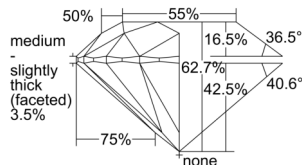

GIA®

FACSIMILE

GIA REPORT 1505598707

Verify this report at GIA.edu

GIA NATURAL DIAMOND DOSSIER®

October 08, 2024
GIA Report Number 1505598707
Shape and Cutting Style ..... Round Brilliant
Measurements ..... 5.90 - 5.93 x 3.71 mm

GRADING RESULTS

Carat Weight ..... 0.80 carat
Color Grade ..... J
Clarity Grade S11
Cut Grade ..... Excellent

ADDITIONAL GRADING INFORMATION

Polish ..... Excellent
Symmetry ..... Excellent
Fluorescence ..... None
Clarity Characteristics ..... Feather, Cloud
Inscription(s): GIA 1505598707

PROPORTIONS

Profile to actual proportions

GRADING SCALES

GIA COLOR SCALE	GIA CLARITY SCALE	GIA CUT SCALE
D	FLAWLESS	EXCELLENT
E	INTERNALLY FLAWLESS	
F	VVS₁	VERY GOOD
G		
H	VS₁	GOOD
I		
J	VS₂	FAIR
K		
L	SI₁	POOR
M		
N	I₁	
O		
P	I₂	
Q		
R	I₃	
S		
T		
U		
V		
W		
X		
Y		
Z