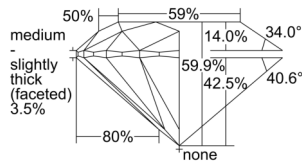

GIA®

FACSIMILE

GIA REPORT 1505598712

Verify this report at GIA.edu

GIA NATURAL DIAMOND DOSSIER®

October 08, 2024
GIA Report Number 1505598712
Shape and Cutting Style ..... Round Brilliant
Measurements ..... 5.72 - 5.76 x 3.44 mm

GRADING RESULTS

Carat Weight ..... 0.70 carat
Color Grade ..... F
Clarity Grade VS2
Cut Grade ..... Excellent

ADDITIONAL GRADING INFORMATION

Polish ..... Excellent
Symmetry ..... Excellent
Fluorescence ..... Faint
Clarity Characteristics..... Cloud, Crystal, Feather
Inscription(s): GIA 1505598712

PROPORTIONS

Profile to actual proportions

GRADING SCALES

GIA COLOR SCALE	GIA CLARITY SCALE	GIA CUT SCALE	
D	FLAWLESS	EXCELLENT	
E	INTERNALLY FLAWLESS		
F		VVS₁	VERY GOOD
G	VVS₂		
H	VS₁	GOOD	
I	VS₂		
J	SI₁	FAIR	
K	SI₂		
L	I₁	POOR	
M	I₂		
N	I₃		
O			
P			
Q			
R			
S			
T			
U			
V			
W			
X			
Y			
Z