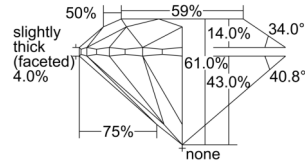

GIA®

FACSIMILE

GIA REPORT 1505603574

Verify this report at GIA.edu

GIA NATURAL DIAMOND DOSSIER®

October 09, 2024
GIA Report Number 1505603574
Shape and Cutting Style ..... Round Brilliant
Measurements ..... 4.29 - 4.32 x 2.63 mm

GRADING RESULTS

Carat Weight ..... 0.30 carat
Color Grade ..... G
Clarity Grade VS2
Cut Grade ..... Excellent

ADDITIONAL GRADING INFORMATION

Polish ..... Excellent
Symmetry ..... Excellent
Fluorescence ..... Faint
Clarity Characteristics ..... Cloud, Crystal
Inscription(s): GIA 1505603574

PROPORTIONS

Profile to actual proportions

GRADING SCALES

GIA COLOR SCALE	GIA CLARITY SCALE	GIA CUT SCALE	
D	FLAWLESS	EXCELLENT	
E	INTERNALLY FLAWLESS		
F		VVS₁	VERY GOOD
G	VVS₂		
H	VS₁	GOOD	
I	VS₂		
J	SI₁	FAIR	
K	SI₂		
L	I₁	POOR	
M	I₂		
N	I₃		
O			
P			
Q			
R			
S			
T			
U			
V			
W			
X			
Y			
Z